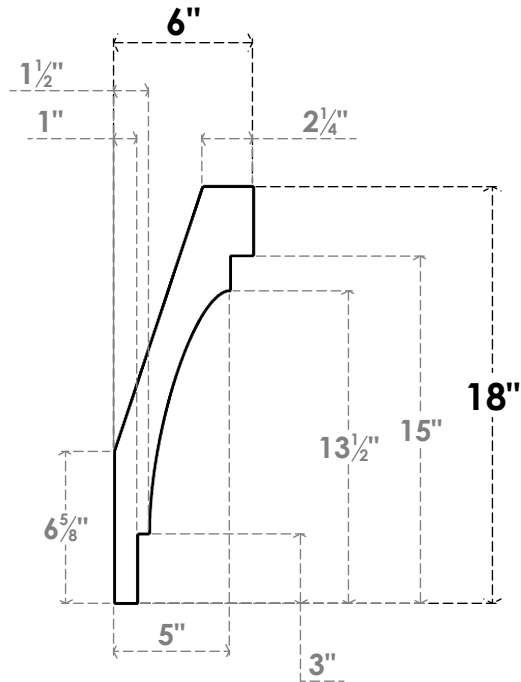

ITEM NUMBER: BRCPC055X06000X18000MRC

5 1/2"W X 6"D X 18"H MERCED ARCHITECTURAL GRADE PVC CLOSED KNEE BRACE

SIDE PROFILE

FRONT PROFILE

ISOMETRIC

EKENA MILLWORK
2300 WEST MAIN ST.
CLARKSVILLE, TX 75426
TOLL FREE: 866-607-0453
WWW.EKENAMILLWORK.COM

NOTES

1. INSTALLATION TO BE COMPLETED IN ACCORDANCE WITH MANUFACTURER'S SPECIFICATIONS.
2. DRAWING MAY NOT BE TO SCALE
3. THIS DRAWING IS INTENDED FOR DESIGN AND PLANNING PURPOSES ONLY.
4. ALL INFORMATION CONTAINED HEREIN WAS CURRENT AT THE TIME OF DEVELOPMENT BUT MUST BE REVIEWED AND APPROVED BY THE PRODUCT MANUFACTURER TO BE CONSIDERED ACCURATE.
5. ARCHITECTURAL GRADE PVC PRODUCTS ARE MADE FROM EXPANDED CELLULAR PVC AND COME NATURALLY WHITE BUT MAY BE PAINTED