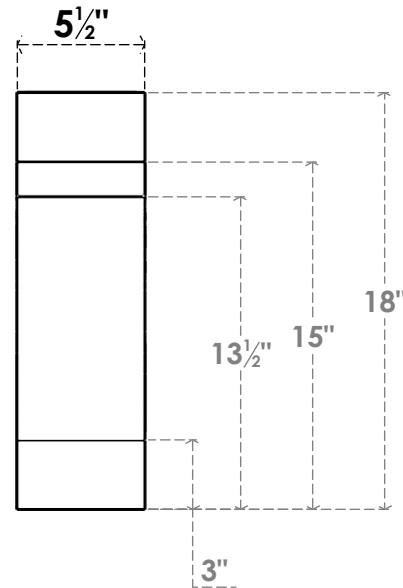

ITEM NUMBER: BRCPC055X06000X18000MRC

5 1/2"W X 6"D X 18"H MERCED ARCHITECTURAL GRADE PVC CLOSED KNEE BRACE

SIDE PROFILE

FRONT PROFILE

ISOMETRIC

EKENA MILLWORK
2300 WEST MAIN ST.
CLARKSVILLE, TX 75426
TOLL FREE: 866-607-0453
WWW.EKENAMILLWORK.COM

NOTES

1. INSTALLATION TO BE COMPLETED IN ACCORDANCE WITH MANUFACTURER'S SPECIFICATIONS.
2. DRAWING MAY NOT BE TO SCALE
3. THIS DRAWING IS INTENDED FOR DESIGN AND PLANNING PURPOSES ONLY.
4. ALL INFORMATION CONTAINED HEREIN WAS CURRENT AT THE TIME OF DEVELOPMENT BUT MUST BE REVIEWED AND APPROVED BY THE PRODUCT MANUFACTURER TO BE CONSIDERED ACCURATE.
5. ARCHITECTURAL GRADE PVC PRODUCTS ARE MADE FROM EXPANDED CELLULAR PVC AND COME NATURALLY WHITE BUT MAY BE PAINTED